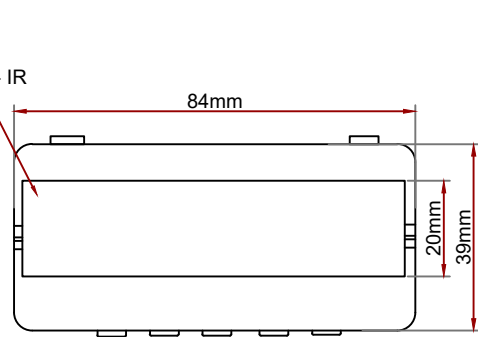

TOP VIEW OF TEMSEN - IR THERMAL BODY TEMPERATURE DETECTION UNIT

TOP VIEW

TEMSEN - IR THERMAL BODY TEMPERATURE DETECTION UNIT