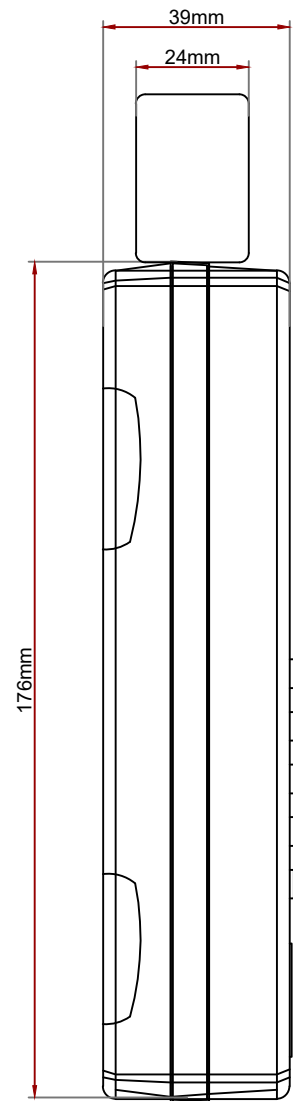

SIDE ELEVATION

TEMSEN-IR THERMAL BODY TEMPERATURE DETECTION UNIT