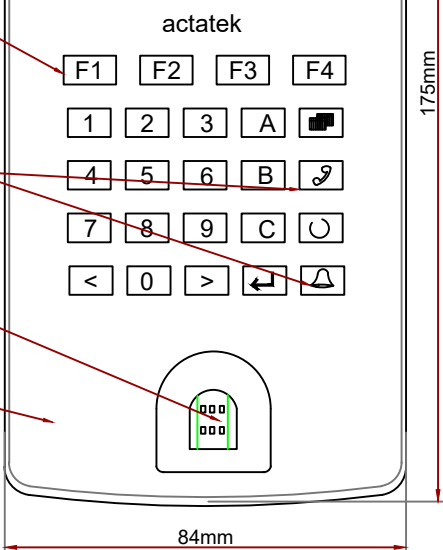

KEYPAD WITH SIP INTERCOM AND DOOR ALARM

500dpi OPTICAL FINGER PRINT SCANNER

RFID CARD READER ANTENNA WITHIN HOUSING ARCHITECTURE

FRONT ELEVATION

MIC