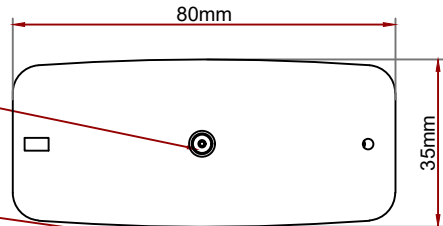

TOP VIEW OF TEMSEN - IR THERMAL BODY TEMPERATURE DETECTION UNIT

TEMSEN - IR THERMAL BODY TEMPERATURE DETECTION UNIT

SPEAKERS

BUILT-IN CMOS CAMERA FACIAL RECOGNITION & QR AUTHENTICATION

LCD SCREEN WITH STANDBY INFORMATION

KEY PAD

KEYPAD WITH SIP INTERCOM AND DOOR ALARM

500dpi OPTICAL FINGER PRINT SCANNER

RFID CARD READER ANTENNA WITHIN HOUSING ARCHITECTURE

MIC

TEMSEN-IR THERMAL BODY TEMPERATURE DETECTION UNIT

ACCESS CONTROL & TIME ATTENDANCE WITH TURNSTILES

Standard Features

Model:	Facial	Fingerprint	Smartcard	Smartcard + Fingerprint	Keycard
Fingerprint enrollment	Optional	✓	Optional	✓	Optional
Built-in smartcard reader	Optional	Optional	✓	✓	Optional
Face enrollment with video camera	Optional	Optional	Optional	Optional	Optional
Live detection	Optional for Fingerprint & Facial recognition				
Built-in web and database server	✓	✓	✓	✓	✓
Number of users	basic 1,000 users can be upgrade to 100,000+				
Max. transaction records stored	10,000,000 logs / 20,000 images				
Static IP address assignment	✓	✓	✓	✓	✓
Dynamic IP address assignment	✓	✓	✓	✓	✓
Power Over Ethernet (Built-in)	Optional (IEEE 802.3af standards)				
Resolution of LCD	2.8" 64K256K colour TFT screen 320 x 240 pixel resolution				
Non-volatile memory	4GB				
Computer OS support (with internet browser)	Mac OS	Android	Windows OS	Linux PC	iPhone OS
	Unix Machine				
Valid characters for employee ID	0-9, A-C (max. 16 characters)				
Programmable function keys support	F1, F2, F3, F4				
Authentication time	< 1 second				
Fingerprint Users capacity	250,000 (1:1) / 20,000 (1:N)				
Face Users capacity	50,000 (1:1) / 50,000 (1:N)				
Alert	by email and SMS, LCD message displayed