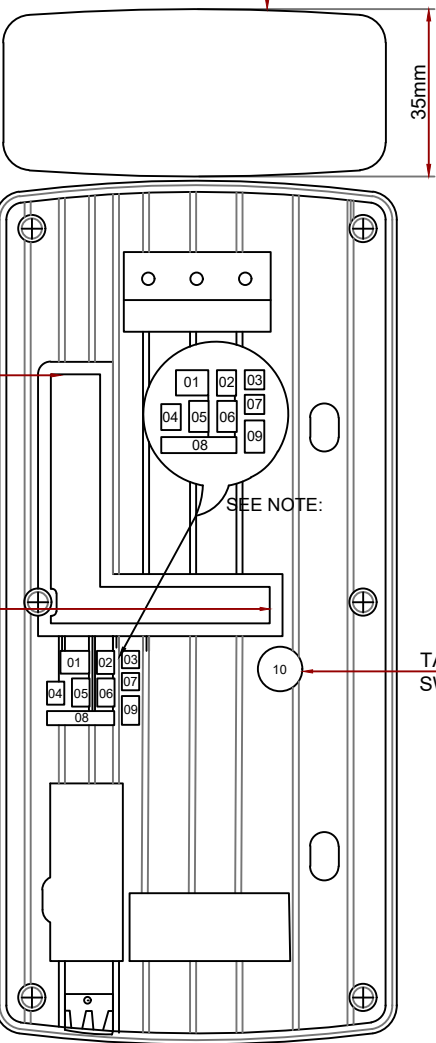

REAR ELEVATION

ACCESS CONTROL & TIME ATTENDANCE WITH TURNSTILES