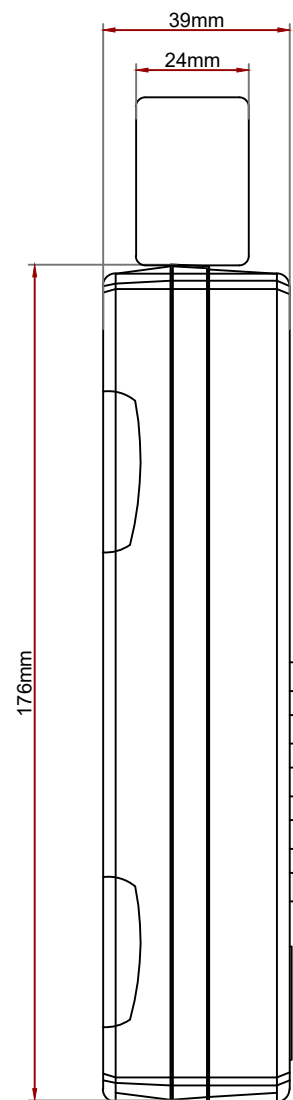

SIDE ELEVATION

TEMSEN-IR THERMAL BODY TEMPERATURE DETECTION UNIT