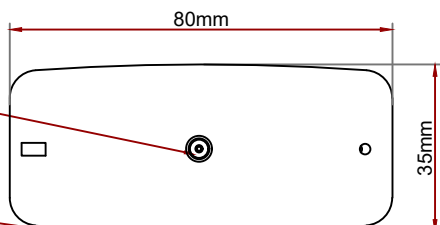

TOP VIEW OF TEMSEN - IR THERMAL BODY TEMPERATURE DETECTION UNIT

TEMSEN - IR THERMAL BODY TEMPERATURE DETECTION UNIT

SPEAKERS

BUILT-IN CMOS CAMERA FACIAL RECOGNITION & QR AUTHENTICATION

LCD SCREEN WITH STANDBY INFORMATION

KEY PAD

KEYPAD WITH SIP INTERCOM AND DOOR ALARM

500dpi OPTICAL FINGER PRINT SCANNER

RFID CARD READER ANTENNA WITHINHOUSING ARCHITECTURE

TEMSEN-IR THERMAL BODY TEMPERATURE DETECTION UNIT

ACCESS CONTROL & TIME ATTENDANCE RECESSED INSTALLATION

Note:- There are different wall cladding, plywood, PVC, drywall, wall tiles, glass plate stainless steel and etc.. But mostly there's no mounting method that is feasible for them all, better consult the local architects to find the best solution.

Standard Features