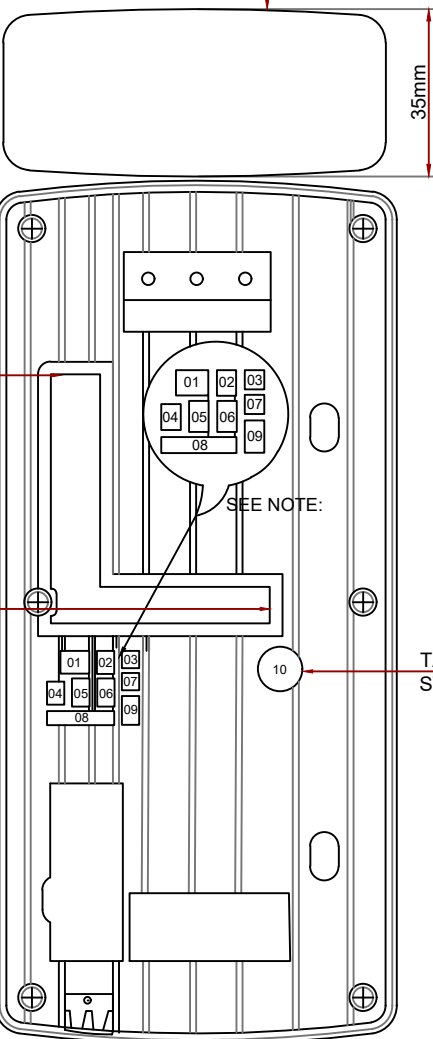

REAR ELEVATION