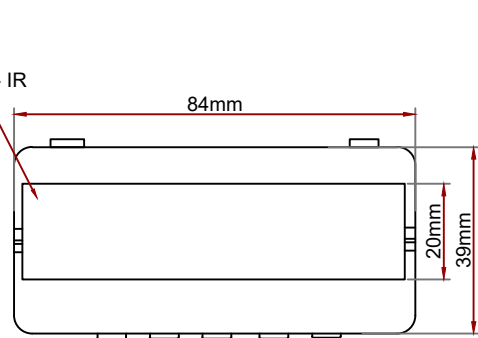

TOP VIEW OF TEMSEN - IR THERMAL BODY TEMPERATURE DETECTION UNIT

TOP VIEW

TEMSEN - IR THERMAL BODY TEMPERATURE DETECTION UNIT