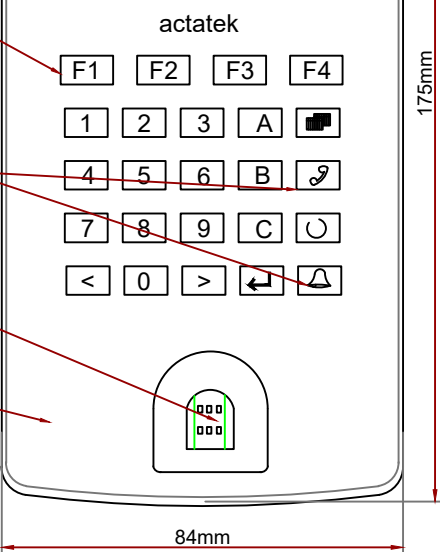

500dpi OPTICAL FINGER PRINT SCANNER

RFID CARD READER ANTENNA WITHINHOUSING ARCHITECTURE

FRONT ELEVATION