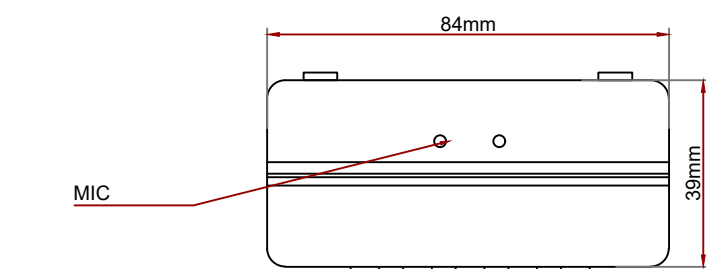

BOTTOM VIEW