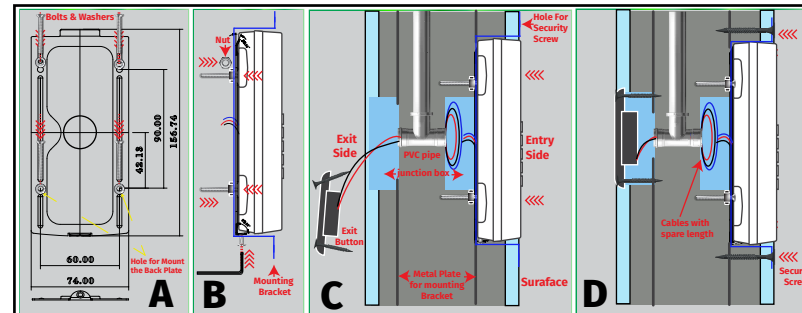

ACCESS CONTROL & TIME ATTENDANCE RECESSED INSTALLATION

Note:- There are different wall cladding, plywood, PVC, drywall, wall tiles, glass plate stainless steel and etc.. But mostly there's no mounting method that is feasible for them all, better consult the local architects to find the best solution.

Standard Features

Model:	Facial	Fingerprint	Smartcard	Smartcard + Fingerprint	Keycard
Fingerprint enrollment	Optional	✓	Optional	✓	Optional
Built-in smartcard reader	Optional	Optional	✓	✓	Optional
Face enrollment with video camera	Optional	Optional	Optional	Optional	Optional
Live detection	Optional	Optional	Optional	Optional	Optional
Built-in web and database server	✓	✓	✓	✓	✓
Number of users	basic 1,000 users can be upgrade to 100,000+				
Max. transaction records stored	10,000,000 logs / 20,000 images				
Static IP address assignment	✓	✓	✓	✓	✓
Dynamic IP address assignment	✓	✓	✓	✓	✓
Power Over Ethernet (Built-in)	Optional (IEEE 802.3af standards)				
Resolution of LCD	2.8" 64K256K colour TFT screen 320 x 240 pixel resolution				
Non-volatile memory	4GB				
Computer OS support (with internet browser)	Mac OS	Android	Windows OS	Linux PC	iPhone OS
Valid characters for employee ID	0-9, A-C (max. 10 characters)				
Programmable function keys support	F1, F2, F3, F4				
Authentication time	< 1 second				
Fingerprint Users capacity	250,000 (1:1) / 20,000 (1:N)				
Face Users capacity	50,000 (1:1) / 50,000 (1:N)				
Alert	by email and SMS, LCD message displayed				
Temsen: Body Thermometer (optional)	Power supply: 12VDC from ACTatek device Measuring range: 35.0 C - 42.8 C Abnormal alert: 37.5 C - 38 C Red LED Blinks Fever alert: 38.0 C - 42.8C Red LED Blinks Measuring distance: 100mm - 250mm Accuracy: +/- 0.2C Speed: 600ms Interface: RS232