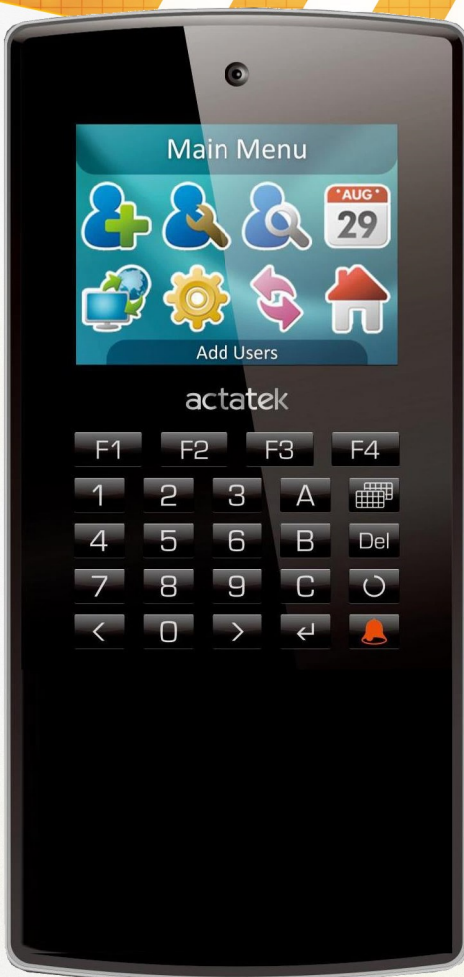

Access Control
Video Surveillance
Payroll
Time Attendance
Workforce Management

Covid-19 Healthcare Contact Tracing

Crowd Control

Visitor Management

ACTatek Smart Card all-in-one IoT solutions

Hassle-free, easy to install

Improve your business security and efficiency with ACTatek Smart Card single or multi-factor authentication IoT solutions for your offices and facilities mobile all-in-one IoT solutions:

User friendly, just like Internet banking, use any web-browser on your PC,laptop and mobile phone to access and manage all the applications remotely.